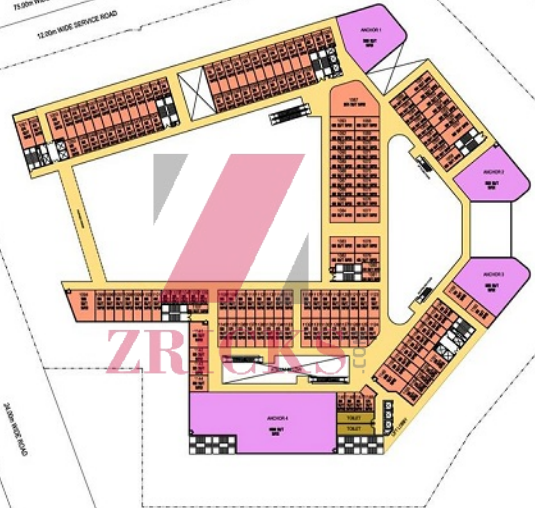

75.00m WIDE ROAD

12.00m WIDE SERVICE ROAD

24.00m WIDE ROAD

12.00m WIDE ROAD

FIRST FLOOR PLAN